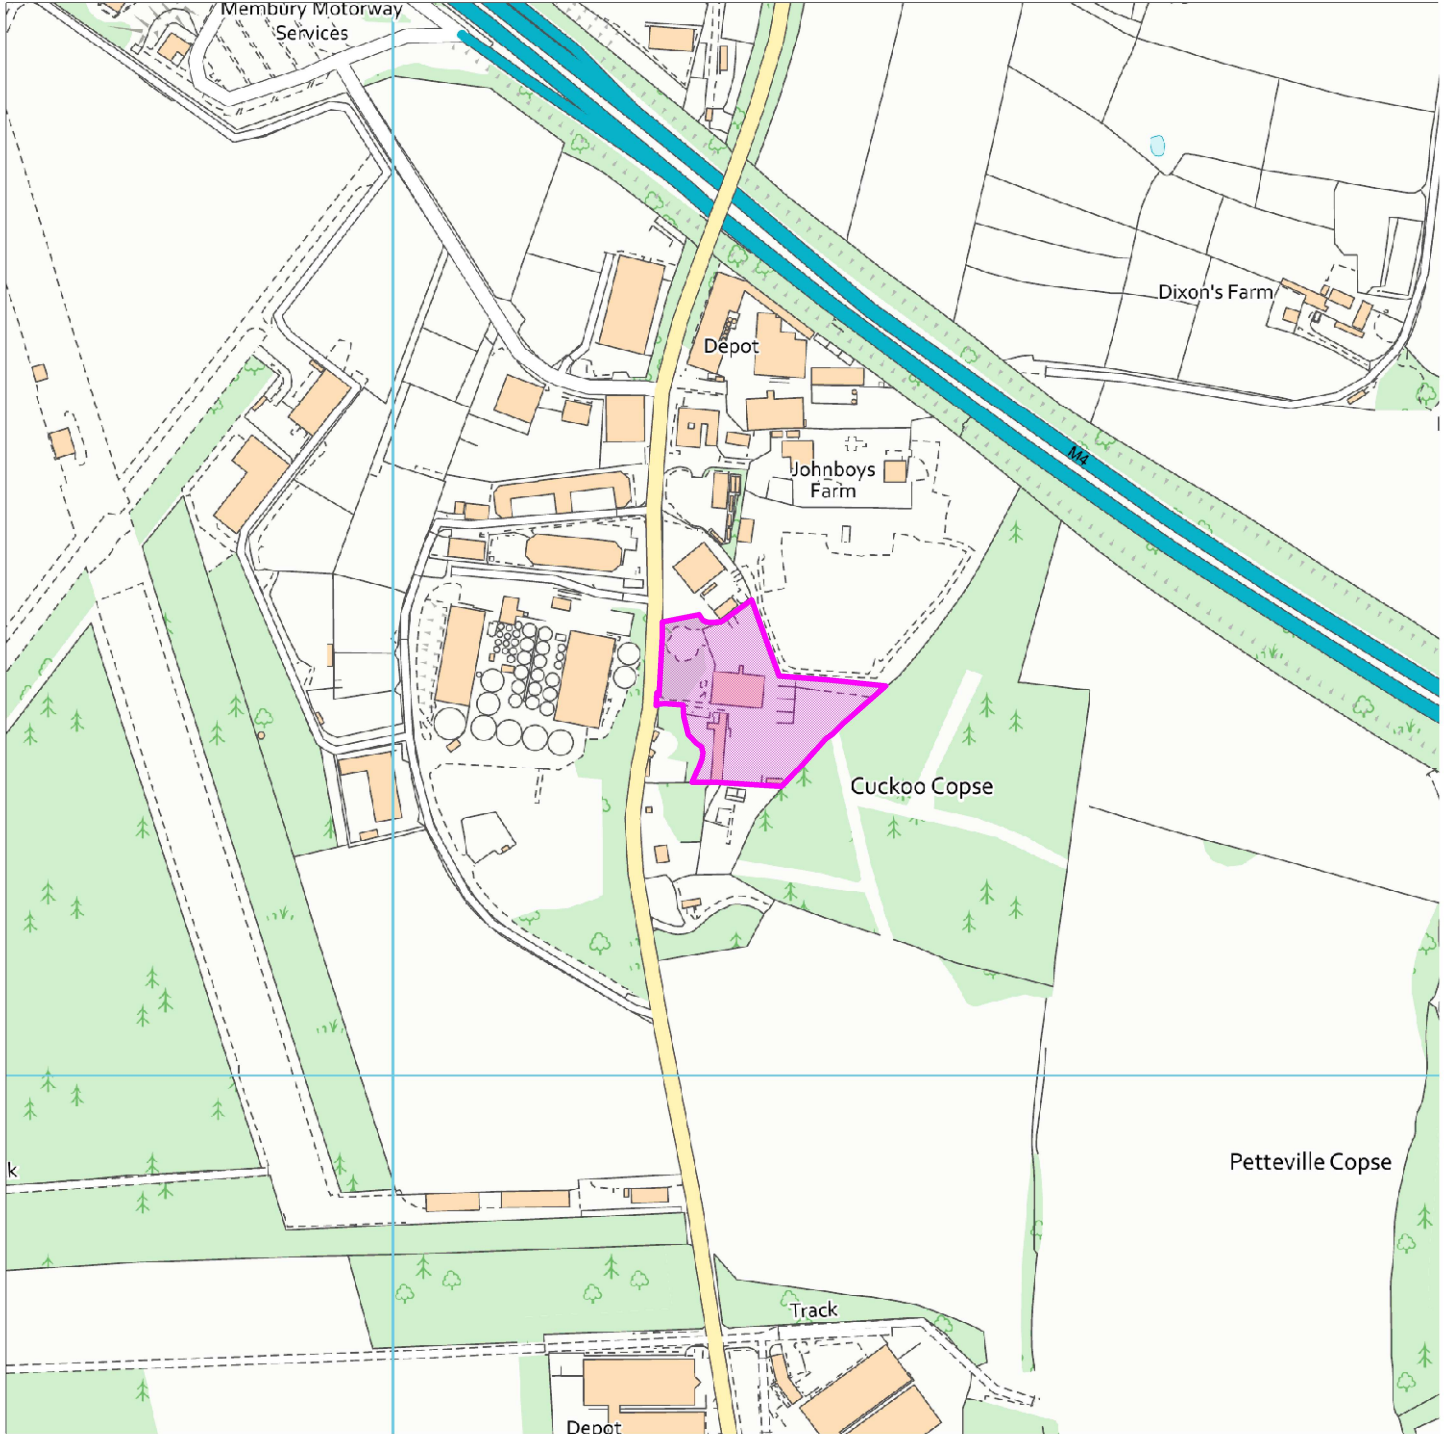

23/00642/FUL

Martin Colins Enterprises Ltd, Cuckoo Copse, Lambourn Woodlands RG17 7L

Map Centre Coordinates :

Scale : 1:6046

Reproduced from the Ordnance Survey map with the permission of the Controller of Her Majesty's Stationery Office © Crown Copyright 2003.

Unauthorised reproduction infringes Crown Copyright and may lead to prosecution or civil proceedings .

Organisation	West Berkshire Council
Department	
Comments	Not Set
Date	07 September 2023
SLA Number	0100024151